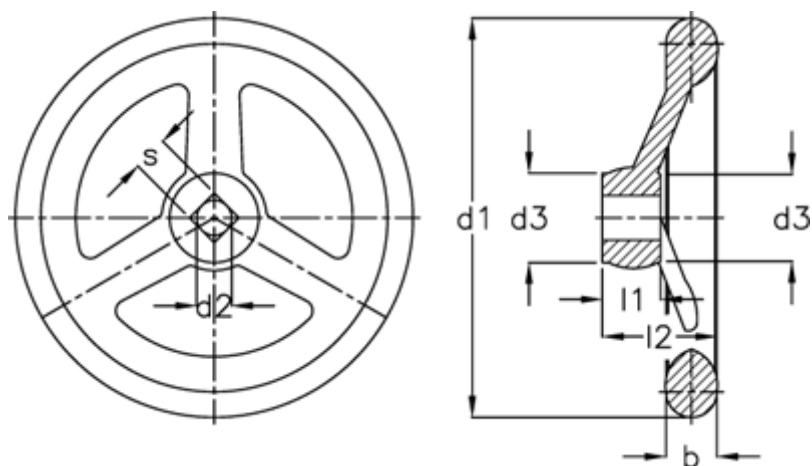

# Data Sheet

Article number: 20302335

Description: E+G Handwheel  
DIN 950-AL-200-B22-A

## Measures

b	= 22
d1	= 200
d2 H7	= 22
d3	= 38
l1	= 24
l2	= 45
Number of spokes	= 3